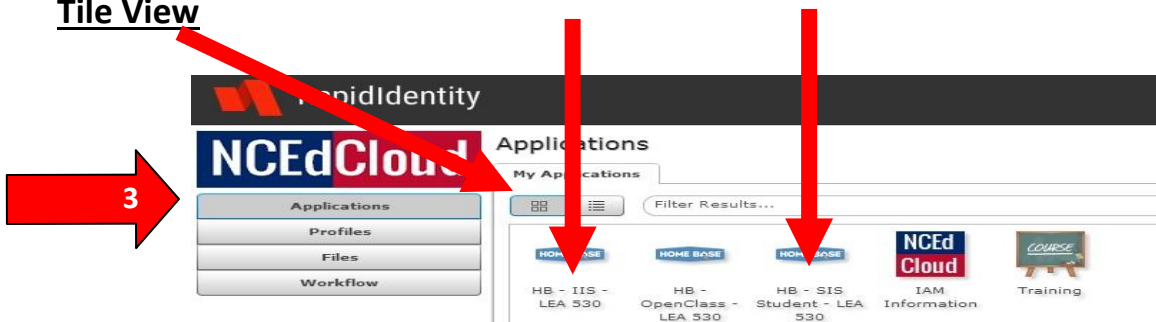

IAM NCEdCloud Elementary Student Login and Navigation SchoolNet and PowerSchool Login

1. NCEdCloud – *Use this URL address, don't use **past links*** to PowerSchool or HomeBase and let redirect. This can cause problems even if it allows you to login.

<https://my.ncedcloud.org>

2. Enter the Username & Password given by your teacher.

Elementary Students DO NOT Claim an Account

3. Applications Page – Students may not be able to access all applications, but the page is intended to hold links/applications to various programs assigned the state and district. This allows for a single sign-on, so the user will not have to keep up with multiple usernames and passwords.

** Select the application choice. –

Example: **HB SIS Student** links to attendance and grade book.
HB IIS links to the School Net assessment program.

Tile View